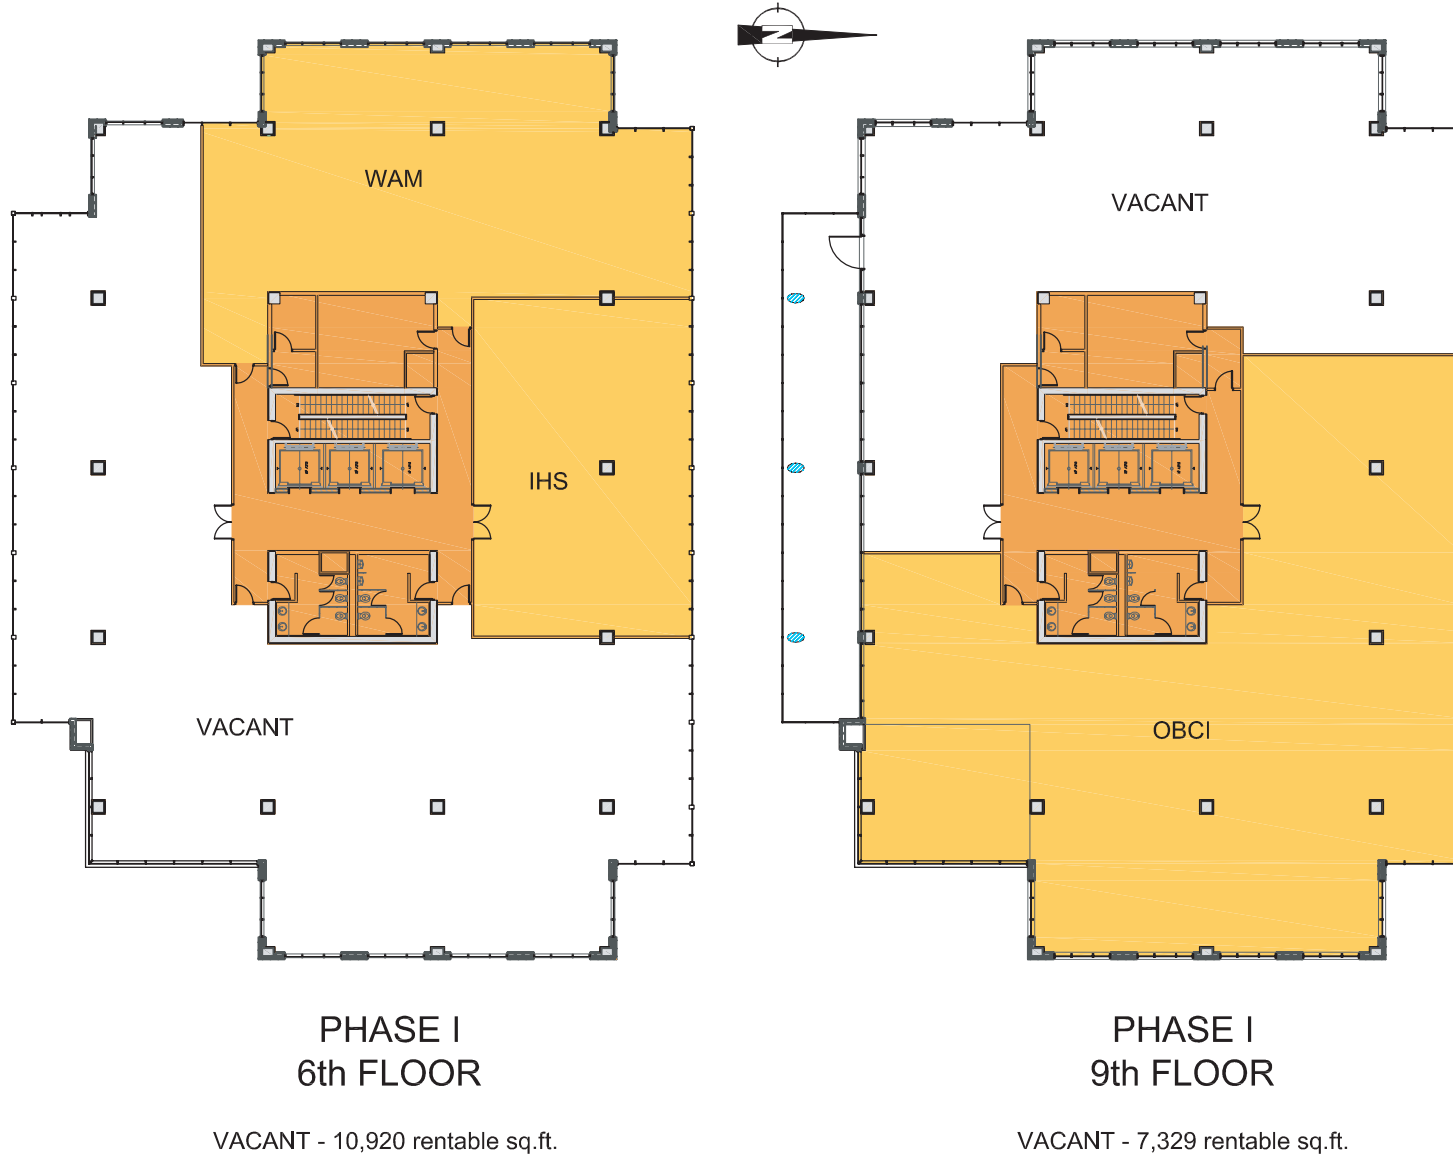

STAMPEDE STATION

WAM Development Group
10213 - 111 Street,
Edmonton, AB T5K 2V6
Tel: (780)423-5525
Fax: (780)425-3564
www.wamdevelopment.com

A development by:

OPUS Building Corporation
1702 - 4 Street S.W.
Calgary, AB T2S 3A8
Tel: (403)283-0000
Fax: (403)244-8943
www.obc.com