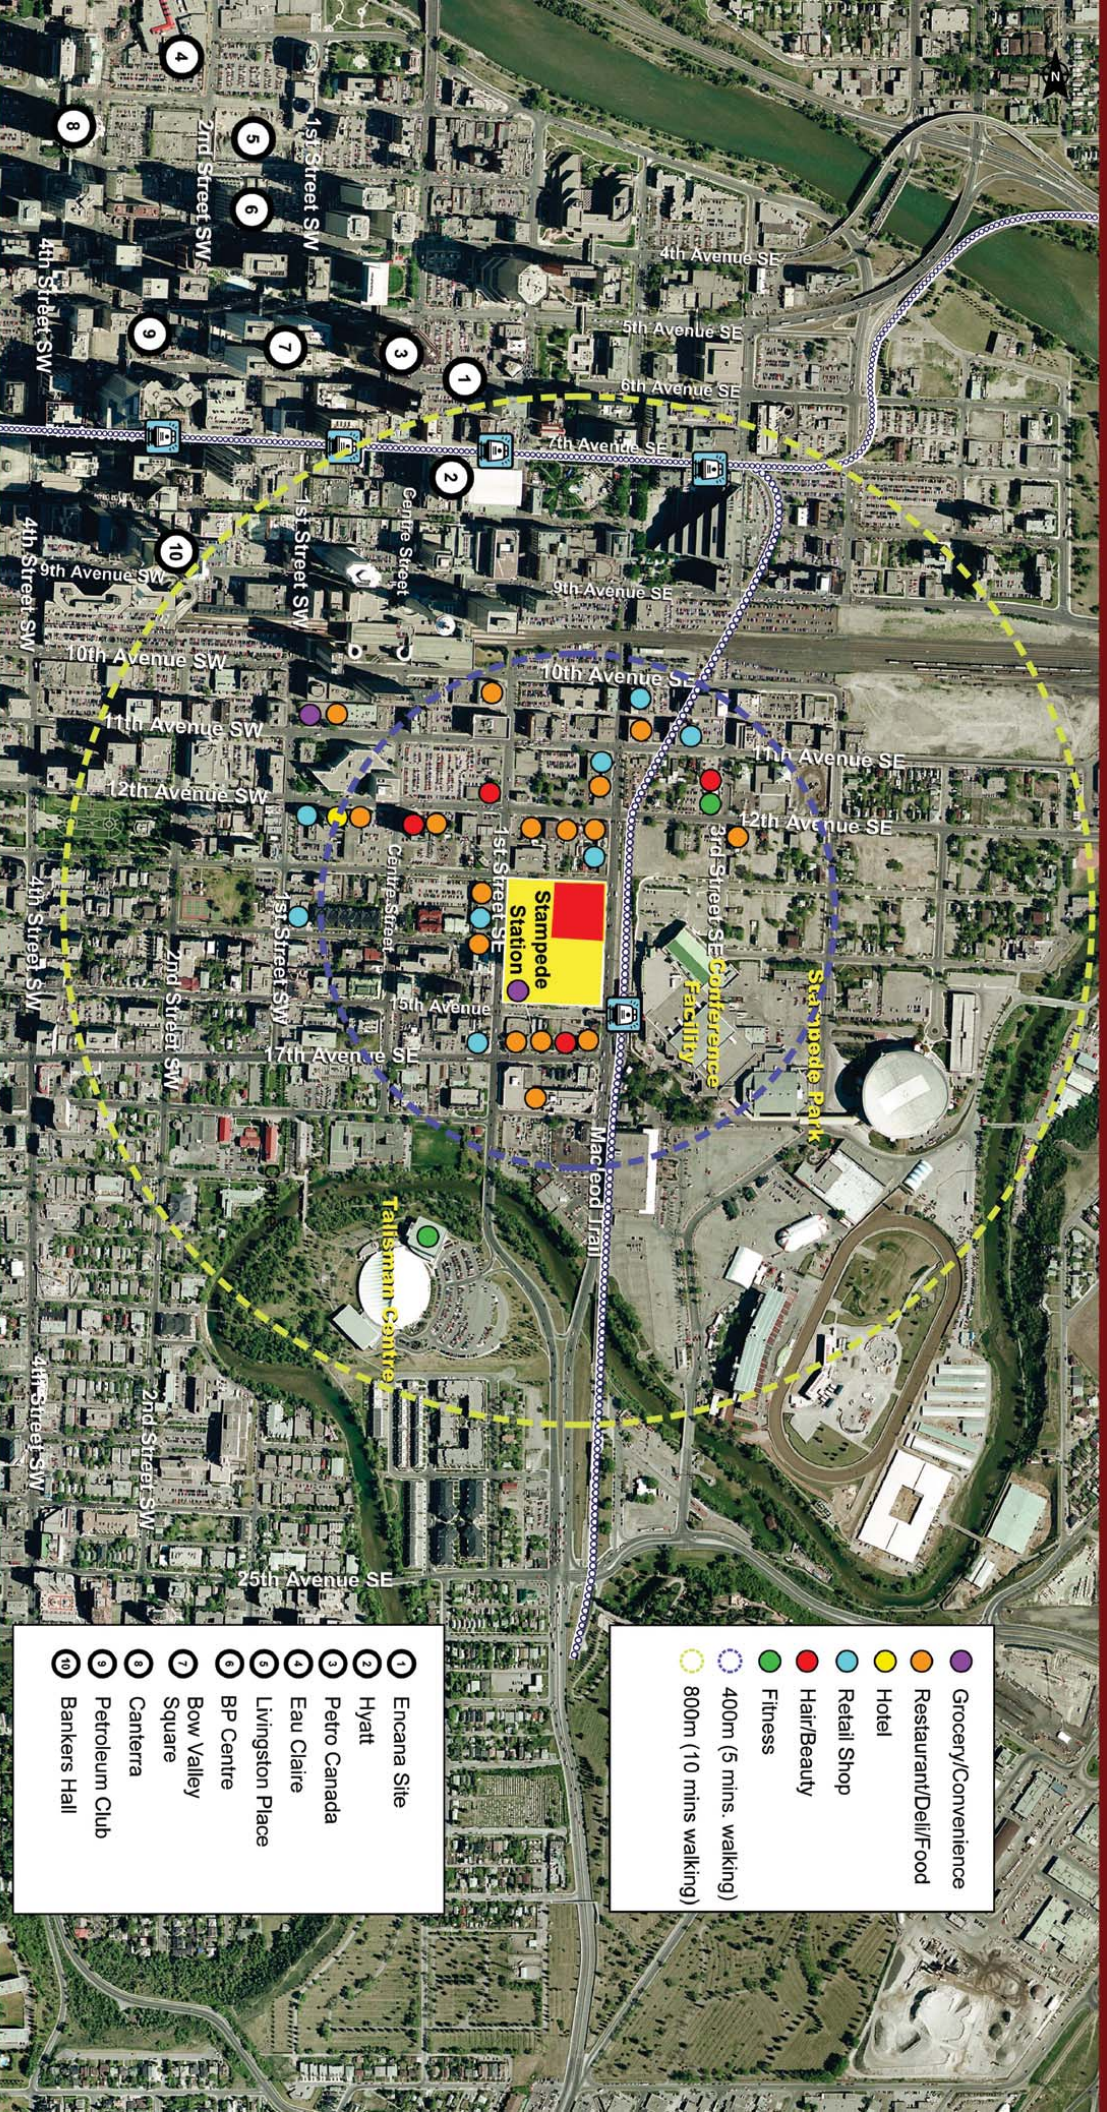

# Stampede Station

- Grocery/Convenience
- Restaurant/Deli/Food
- Hotel
- Retail Shop
- Hair/Beauty
- Fitness
- 400m (5 mins. walking)
- 800m (10 mins walking)

- 1 Encana Site
- 2 Hyatt
- 3 Petro Canada
- 4 Eau Claire
- 5 Livingston Place
- 6 BP Centre
- 7 Bow Valley Square
- 8 Cantterra
- 9 Petroleum Club
- 10 Bankers Hall