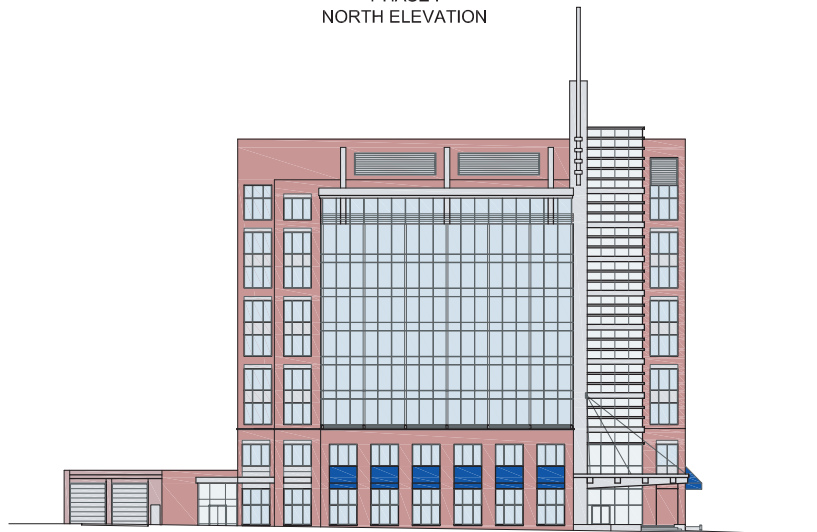

STAMPEDE STATION

PHASE I
NORTH ELEVATION

PHASE I
EAST ELEVATION

PHASE I
SOUTH ELEVATION

PHASE I
WEST ELEVATION

WAM Development Group
10213 - 111 Street,
Edmonton, AB T5K 2V6
Tel: (780)423-5525
Fax: (780)425-3564
www.wamdevelopment.com