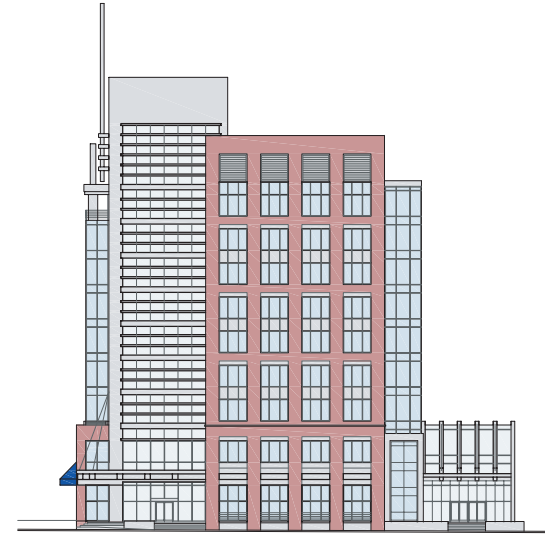

STAMPEDE STATION

PHASE I
NORTH ELEVATION

PHASE I
EAST ELEVATION

PHASE I
SOUTH ELEVATION

PHASE I
WEST ELEVATION

WAM Development Group
10213 - 111 Street,
Edmonton, AB T5K 2V6
Tel: (780)423-5525
Fax: (780)425-3564
www.wamdevelopment.com